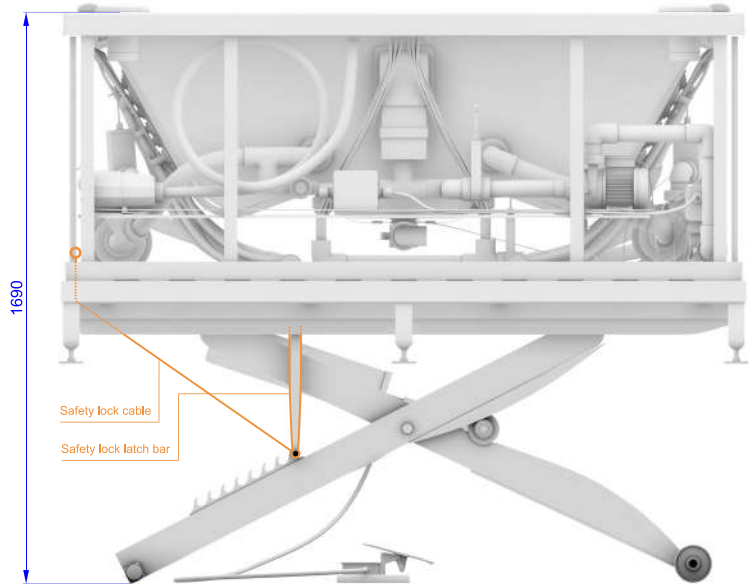

- Fill/drain water supply connection has a 3/4 female PVC fitting on the spa as standard for all fill/drain variations.
- Fill/ Drain location
- Electrical connection location
- Speakers (optional)
- Safety lock/ pedal

Section AA

units: millimeter

Please note: speakers are optional!			
DRAWN	2024-09-16	<b>aquatica</b> <sup>®</sup>	
...		TITLE	
QA		<b>DOWNTOWN Inground Spa</b>	
...		SIZE	REV
Dimensions are subject to a +/- 25 mm tolerance		-	03
		SCALE	SHEET 1 OF 3

■ Safety lock/ pedal

units: millimeter

Please note: speakers are optional!				
DRAWN	2024-09-16	<p style="text-align: center;"><b>aquatica</b><sup>®</sup></p> <p style="text-align: center;">TITLE DOWNTOWN Inground Pneumatic Elevator</p>		
...				
QA				
...				
Dimensions are subject to a +/- 25 mm tolerance		SIZE	DWG NO	
		-		REV 03
		SCALE		SHEET 2 OF 3

■ Safety lock/ pedal

units: millimeter

Please note: speakers are optional!				
DRAWN	2024-09-16	<p style="text-align: center;"><b>aquatica</b><sup>®</sup></p> <p style="text-align: center;"><b>DOWNTOWN Inground Pneumatic Elevator</b></p>		
...				
QA				
...				
Dimensions are subject to a +/- 25 mm tolerance		SIZE	DWG NO	REV
		-		03
		SCALE		SHEET 3 OF 3