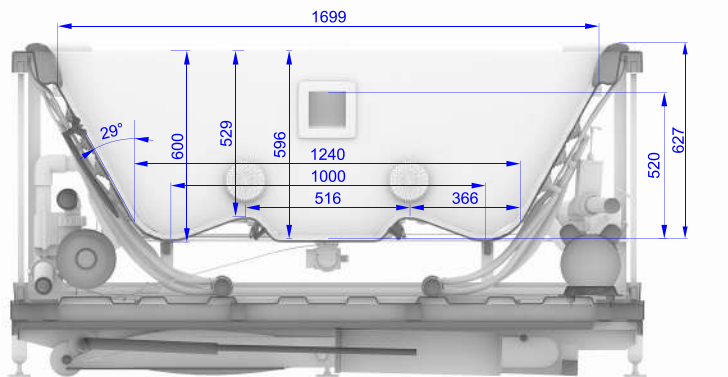

- Fill/drain water supply connection has a 3/4 female PVC fitting on the spa as standard for all fill/drain variations.
- Fill/ Drain location
- Electrical connection location
- Speakers (optional)
- Safety lock/ pedal

Section AA

units: millimeter

Please note: speakers are optional!			
DRAWN	2024-09-16	<b>aquatica</b> <sup>®</sup>	
...		TITLE	
QA		<b>DOWNTOWN Inground Spa</b>	
...		SIZE	REV
Dimensions are subject to a +/- 25 mm tolerance		-	03
		SCALE	SHEET 1 OF 3

■ Safety lock/ pedal

units: millimeter

Please note: speakers are optional!				
DRAWN	2024-09-16	<p style="text-align: center;"><b>aquatica</b><sup>®</sup></p> <p style="text-align: center;">TITLE DOWNTOWN Inground Pneumatic Elevator</p>		
...				
QA				
...				
Dimensions are subject to a +/- 25 mm tolerance		SIZE	DWG NO	
		-		REV 03
		SCALE		SHEET 2 OF 3

■ Safety lock/ pedal

units: millimeter

Please note: speakers are optional!				
DRAWN	2024-09-16	<p style="text-align: center;"><b>aquatica</b><sup>®</sup></p> <p style="text-align: center;"><b>DOWNTOWN Inground Pneumatic Elevator</b></p>		
...				
QA				
...				
Dimensions are subject to a +/- 25 mm tolerance		SIZE	DWG NO	REV
		-		03
		SCALE		SHEET 3 OF 3