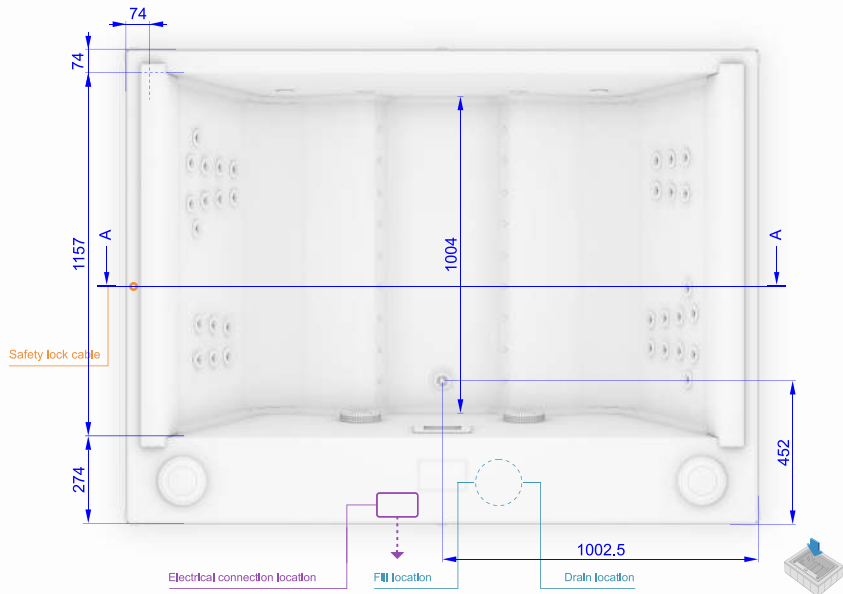

- Fill/drain water supply connection has a 3/4 female PVC fitting on the spa as standard for all fill/drain variations.
- Fill/ Drain location
- Electrical connection location
- Speakers (optional)
- Safety lock/ pedal

Section AA

units: millimeter

Please note: speakers are optional!			
DRAWN	2024-09-16	<b>aquatica</b> <sup>®</sup>	
...		TITLE	
QA		<b>DOWNTOWN Inground Spa</b>	
...		SIZE	REV
Dimensions are subject to a +/- 25 mm tolerance		-	03
		SCALE	SHEET 1 OF 3

■ Safety lock/ pedal

units: millimeter

Please note: speakers are optional!				
DRAWN	2024-09-16	<p style="text-align: center;"><b>aquatica</b><sup>®</sup></p> <p style="text-align: center;">TITLE DOWNTOWN Inground Pneumatic Elevator</p>		
...				
QA				
...				
Dimensions are subject to a +/- 25 mm tolerance		SIZE	DWG NO	
		-		REV 03
		SCALE		SHEET 2 OF 3

■ Safety lock/ pedal

units: millimeter

Please note: speakers are optional!				
DRAWN	2024-09-16	<p style="text-align: center;"><b>aquatica</b><sup>®</sup></p> <p style="text-align: center;"><b>DOWNTOWN Inground Pneumatic Elevator</b></p>		
...				
QA				
...				
Dimensions are subject to a +/- 25 mm tolerance		SIZE	DWG NO	REV
		-		03
		SCALE		SHEET 3 OF 3