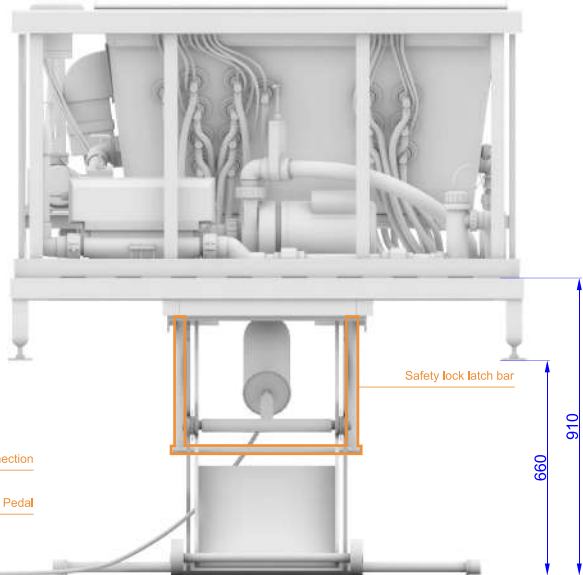

- Fill/drain water supply connection has a 3/4 female PVC fitting on the spa as standard for all fill/drain variations.
- Fill/ Drain location
- Electrical connection location
- Speakers (optional)
- Safety lock/ pedal

Section AA

units: millimeter

Please note: speakers are optional!			
DRAWN	2024-09-16	<b>aquatica</b> <sup>®</sup>	
...		TITLE	
QA		<b>DOWNTOWN Inground Spa</b>	
...		SIZE	REV
Dimensions are subject to a +/- 25 mm tolerance		-	03
		SCALE	SHEET 1 OF 3

■ Safety lock/ pedal

units: millimeter

Please note: speakers are optional!				
DRAWN	2024-09-16	<p style="text-align: center;"><b>aquatica</b><sup>®</sup></p> <p style="text-align: center;">TITLE DOWNTOWN Inground Pneumatic Elevator</p>		
...				
QA				
...				
Dimensions are subject to a +/- 25 mm tolerance		SIZE	DWG NO	
		-		REV 03
		SCALE		SHEET 2 OF 3

■ Safety lock/ pedal

units: millimeter

Please note: speakers are optional!				
DRAWN	2024-09-16	<p style="text-align: center;"><b>aquatica</b><sup>®</sup></p> <p style="text-align: center;"><b>DOWNTOWN Inground Pneumatic Elevator</b></p>		
...				
QA				
...				
Dimensions are subject to a +/- 25 mm tolerance		SIZE	DWG NO	REV
		-		03
		SCALE		SHEET 3 OF 3