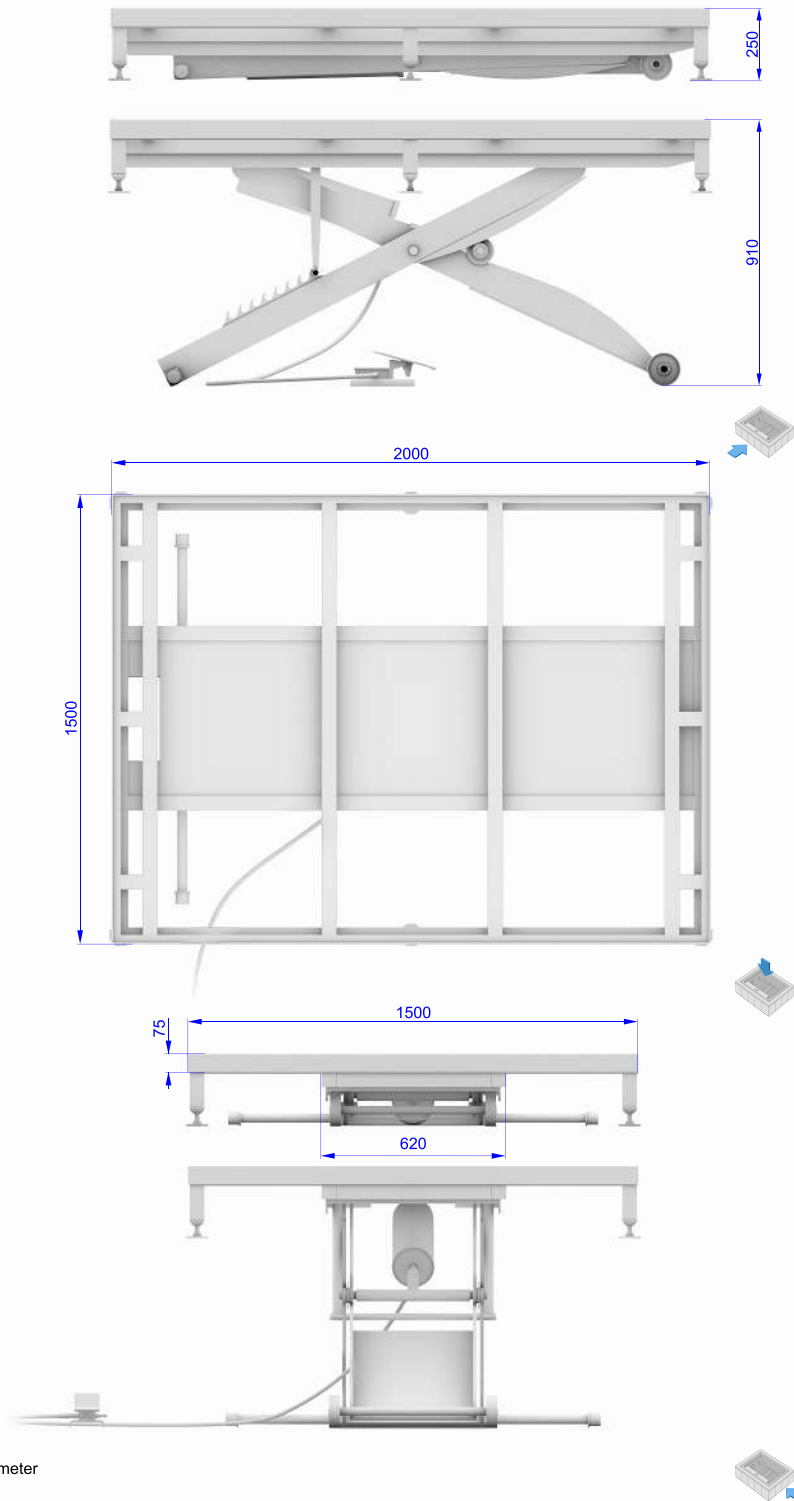

- Fill/drain water supply connection has a 3/4 female PVC fitting on the spa as standard for all fill/drain variations.
- Fill/ Drain location
- Electrical connection location
- Speakers (optional)
- Safety lock/ pedal

Section AA

units: millimeter

Please note: speakers are optional!			
DRAWN	2024-09-16	<b>aquatica</b> <sup>®</sup>	
...		TITLE	
QA		<b>DOWNTOWN Inground Spa</b>	
...		SIZE	REV
Dimensions are subject to a +/- 25 mm tolerance		-	03
		SCALE	SHEET 1 OF 3

■ Safety lock/ pedal

units: millimeter

Please note: speakers are optional!				
DRAWN	2024-09-16	<p style="text-align: center;"><b>aquatica</b><sup>®</sup></p> <p style="text-align: center;">TITLE DOWNTOWN Inground Pneumatic Elevator</p>		
...				
QA				
...				
Dimensions are subject to a +/- 25 mm tolerance		SIZE	DWG NO	
		-		REV 03
		SCALE		SHEET 2 OF 3

■ Safety lock/ pedal

units: millimeter

Please note: speakers are optional!				
DRAWN	2024-09-16	<p style="text-align: center;"><b>aquatica</b><sup>®</sup></p> <p style="text-align: center;"><b>DOWNTOWN Inground Pneumatic Elevator</b></p>		
...				
QA				
...				
Dimensions are subject to a +/- 25 mm tolerance		SIZE	DWG NO	REV
		-		03
		SCALE		SHEET 3 OF 3